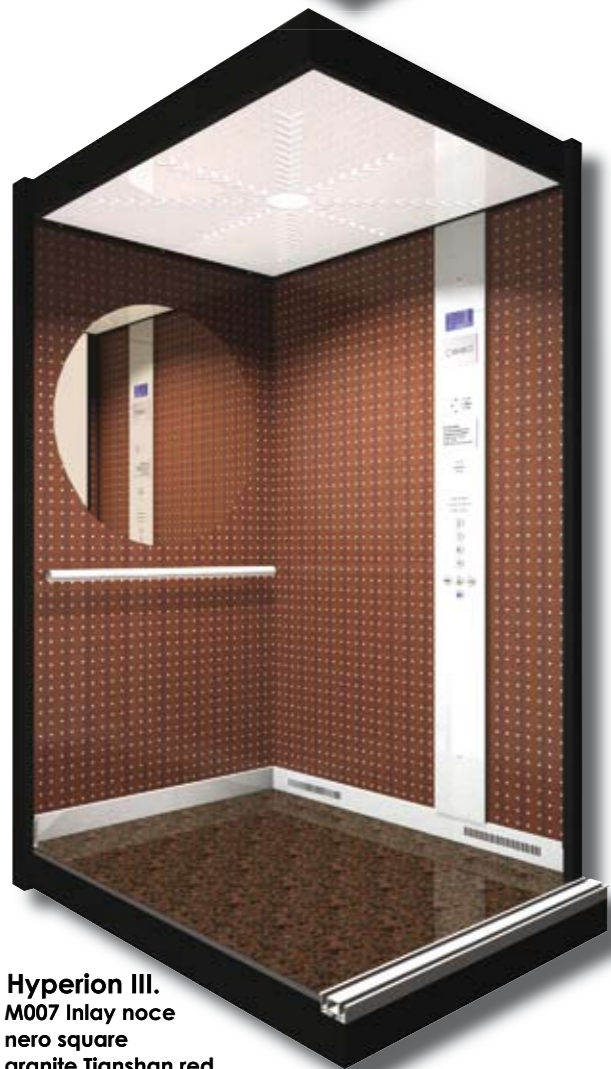

**MODEL Hyperion I.**  
 walls P928 Lines  
 floor STEP8299  
 ceiling 7

**MODEL Hyperion III.**  
 walls M007 Inlay noce  
 nero square  
 floor granite Tianshan red  
 ceiling 9

CABINES  
**HYPERION**

**MODEL Hyperion II.**  
 walls INOX SB & 0203  
 floor STEP8202 & STEP8299  
 ceiling 6

CABINES  
**HYPERION**

**MODEL Hyperion V.**  
 walls RAL 2002  
 floor STEP8208 & NET406  
 ceiling not standard

**MODEL Hyperion IV.**  
 walls 0318 Rubin red  
 floor NET223  
 ceiling 10

**MODEL Hyperion VI.**  
 walls INOX Mirror  
 floor NET506  
 ceiling 9