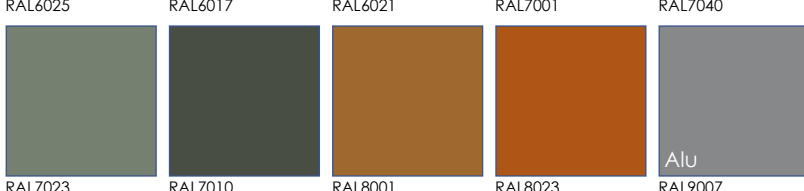

FLOOR RUBBER

(for models 100, 400, 600, 700 and 900)

FLOOR STEEL

(model 100 only)

WALL PAINTED IN RAL COLOUR

(model 100 only)

CABINS